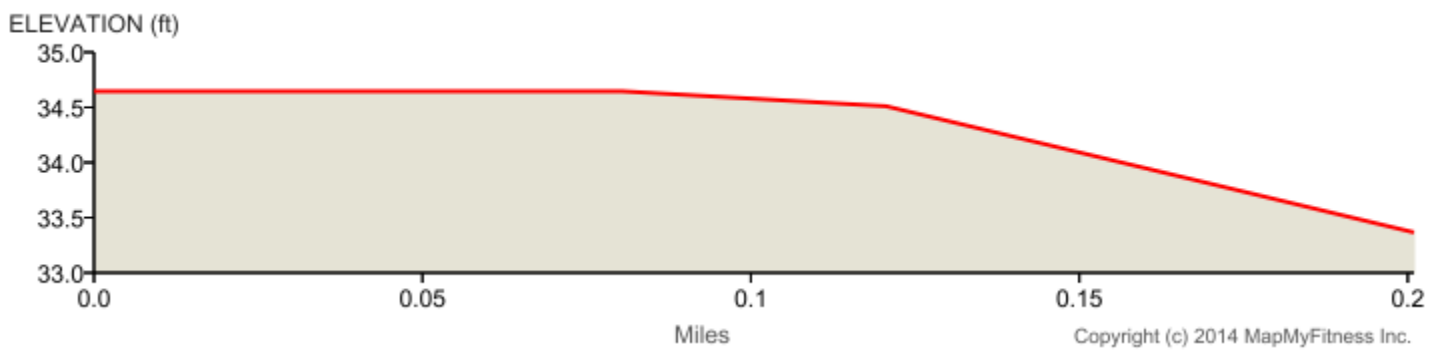

War Short Course  
Distance: 0.2 mi  
Elevation: 0.0 ft (Max: 34.65 ft)

mapmyrun

---

 This segment has no directions. 0 mi (+0.2 mi)

---

 Destination 0.2 mi (+0 mi)

---

MapMyRun • <http://mapmyrun.com/routes/view/465537274>