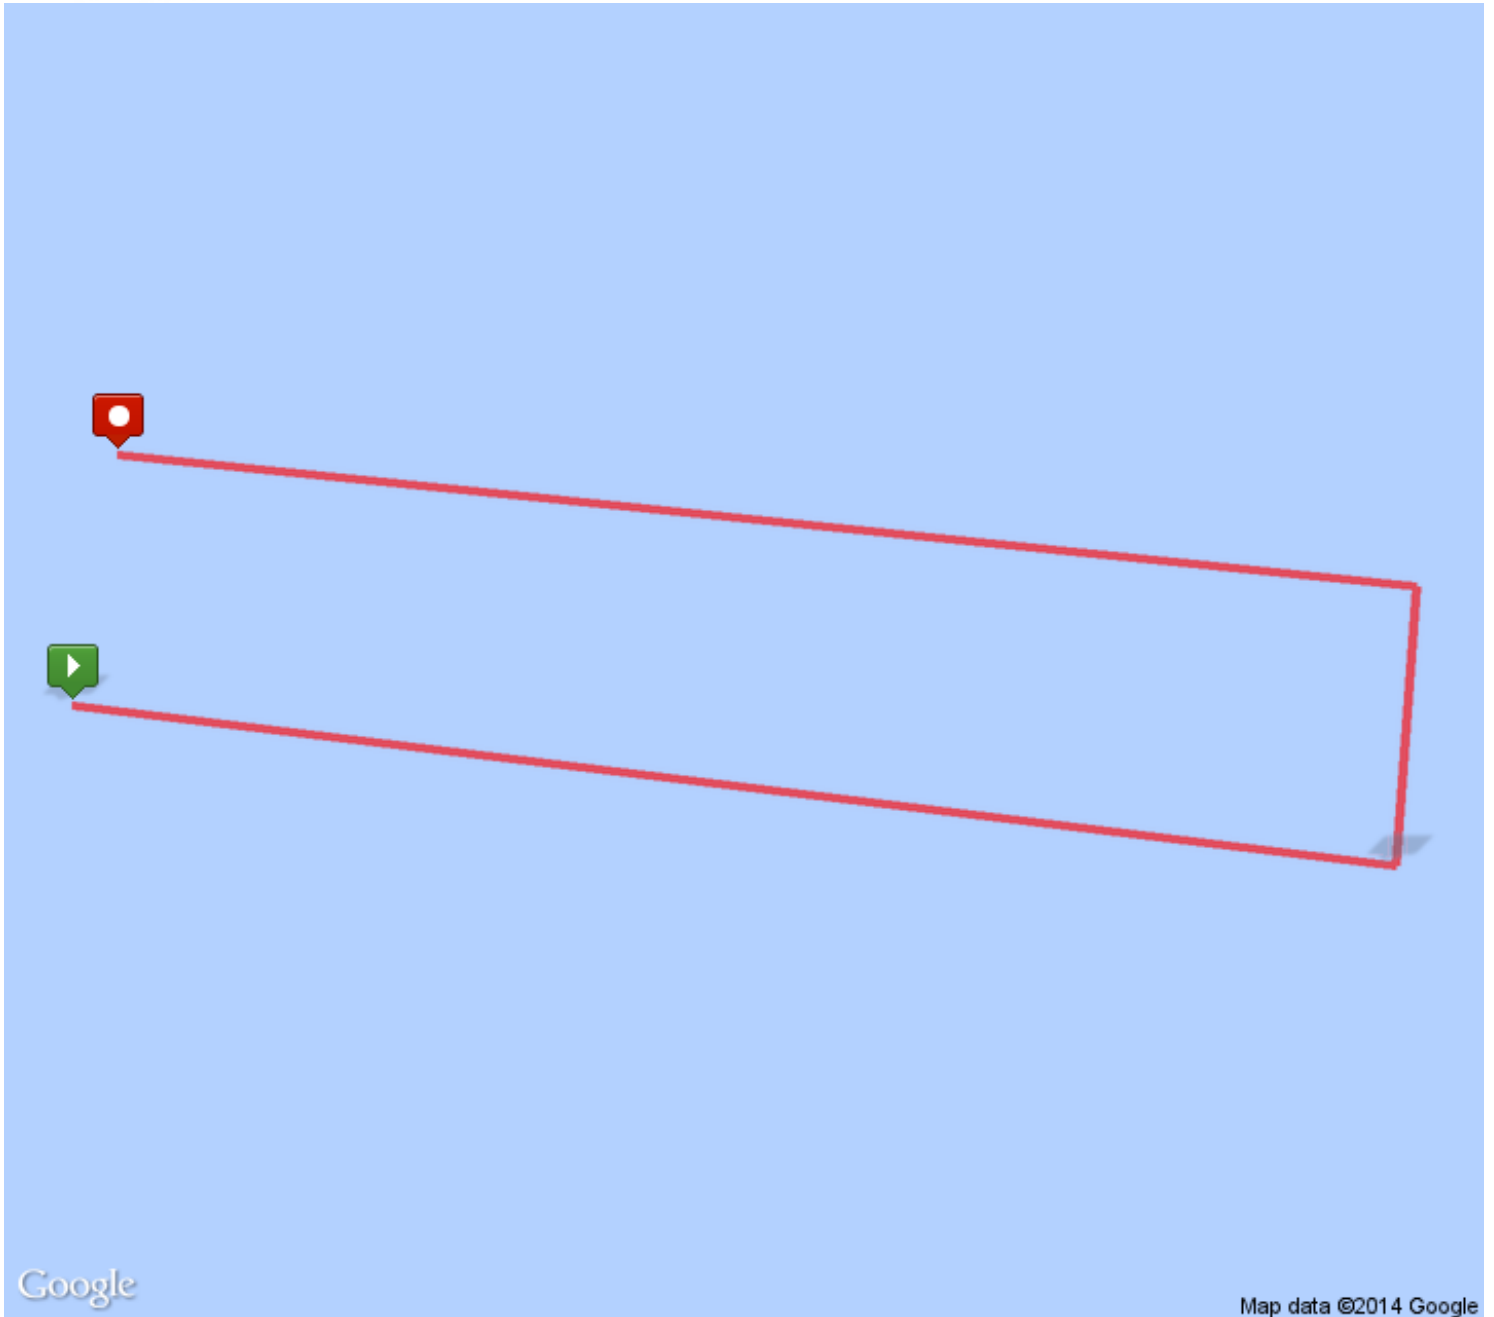

War Short Course  
Distance: 0.2 mi  
Elevation: 0.0 ft (Max: 34.65 ft)

mapmyrun

---

 This segment has no directions. 0 mi (+0.2 mi)

---

 Destination 0.2 mi (+0 mi)

---

MapMyRun • <http://mapmyrun.com/routes/view/465537274>