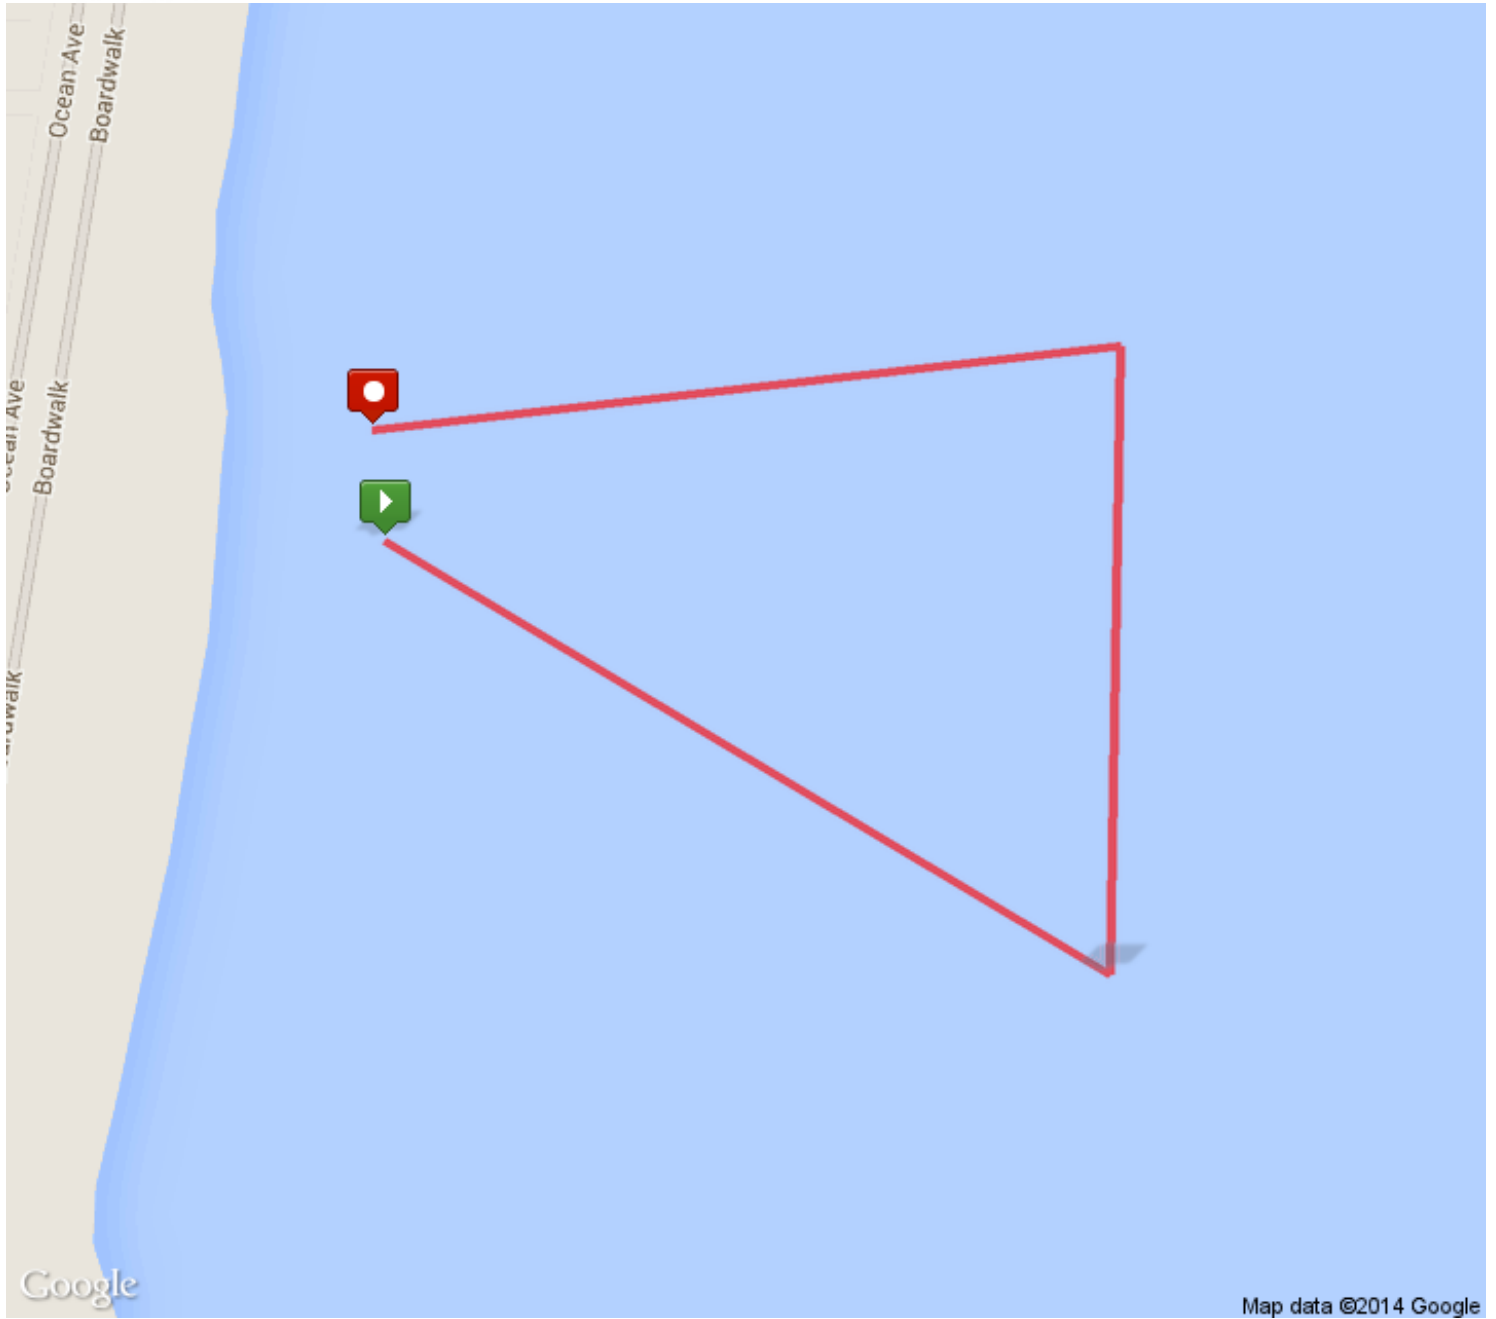

War Long Course Swim
Distance: 0.31 mi
Elevation: 0.0 ft} (Max: 38.45 ft)

mapmyrun

 This segment has no directions. 0 mi (+0.31 mi)

 Destination 0.31 mi (+0 mi)

MapMyRun • <http://mapmyrun.com/routes/view/465542254>