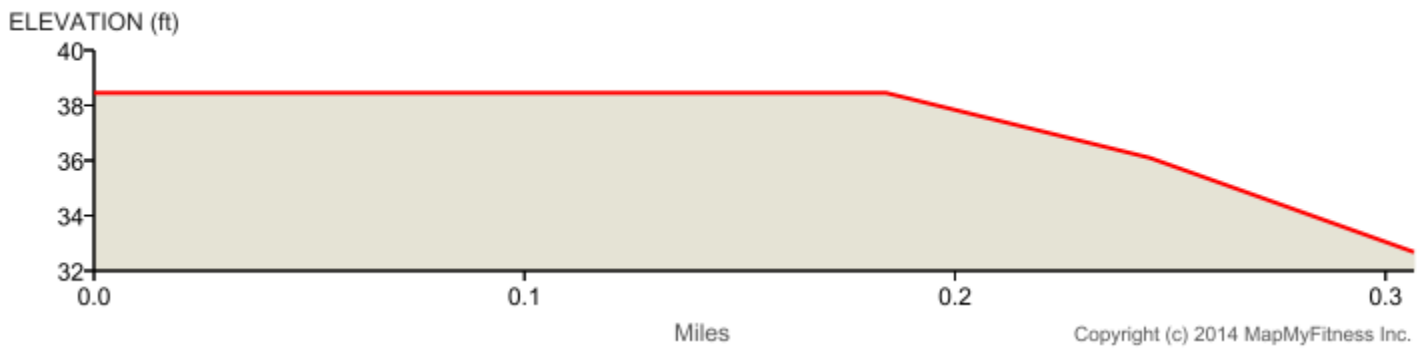

War Long Course Swim
Distance: 0.31 mi
Elevation: 0.0 ft} (Max: 38.45 ft)

mapmyrun

 This segment has no directions. 0 mi (+0.31 mi)

 Destination 0.31 mi (+0 mi)

MapMyRun • <http://mapmyrun.com/routes/view/465542254>